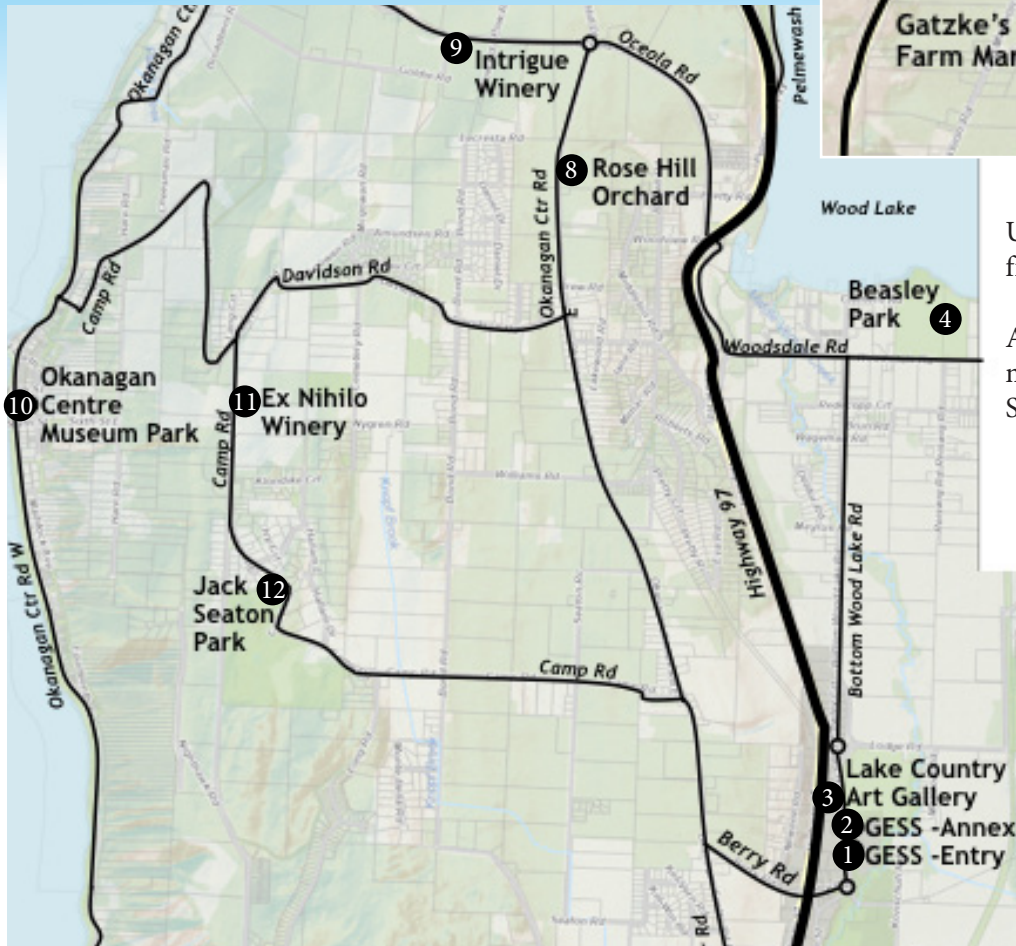

LAKE COUNTRY ArtWalk

SEPTEMBER 11, 2021
10:00 AM TO 6:00 PM

FREE

Use Pelme wash Parkway when traveling to and from sites #5, #6, and #7.

At Kaloya Park, there will be a special nature art making opportunity with Lee Claremont and Susan Neilsen.

12 Locations

in Lake Country will host

38 Artists

creating outside, displaying and selling artwork

TAKING IT OUTSIDE

• A PLEIN AIR EXPERIENCE •

Visit all 12 sites and you may win a great prize!

Plan your own route, you can visit the sites in any order. The numbers are simply to identify the sites.

12 Sites and addresses, all sites are in Lake Country:

- | | |
|-----------------------------|---------------------------------|
| #1 GESS | 10241 Bottom Wood Lake Road |
| #2 GESS, by Annex | 10241 Bottom Wood Lake Road |
| #3 Lake Country Art Gallery | 10356 Bottom Wood Lake Road |
| #4 Beasley Park | 3450 Woodsdale Road |
| #5 Gatzke's Market | 3996 Irvine Rd |
| #6 Pioneer Park | Trask Road |
| #7 Kaloya Park | 16061 Trask Road |
| #8 Rose Hill Orchard | 11911 Okanagan Centre Road East |
| #9 Intrigue Winery | 2291 Goldie Road |
| #10 Ok Museum Park | 11255 Okanagan Centre Road West |
| #11 Ex Nihilo Winery | 1525 Camp Road |
| #12 Jack Seaton Park | 1960 Camp Road |

#1 George Elliot School

#2 George Elliot School by Annex

#3 Lake Country Art Gallery

#4 Beasley Park

#5 Gatzke's Market

#6 Pioneer Park

#7 Kaloya Park

#8 Rose Hill Orchard